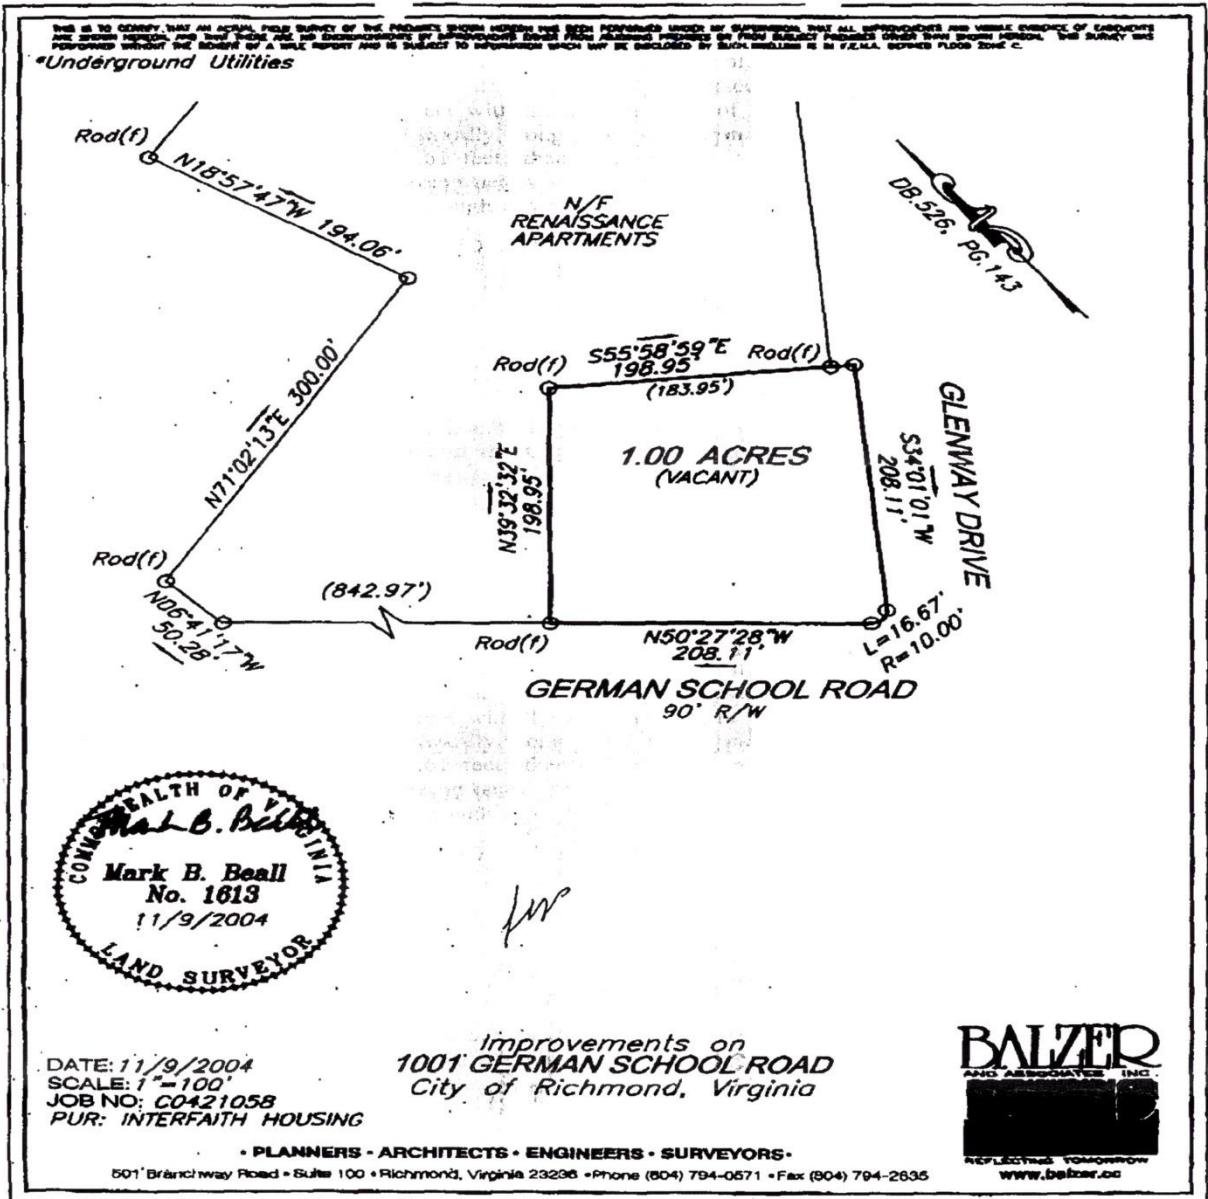

.99 Acres

1001 German School Road, Richmond, VA 23225

-PG 1771 APR 11 8