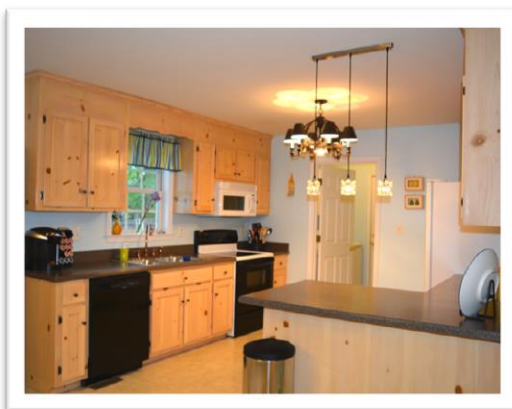

Ranch in Alexandria Station

1206 Ryanwood Court, Midlothian, VA 23113

- ❖ 1,652 Sq. Ft.
- ❖ 0.41 Acres
- ❖ Single Level Home
- ❖ Open Floor Plan
- ❖ 3 Bedrooms
- ❖ 2 Full Baths
- ❖ Garage
- ❖ Family Room
- ❖ Living Room
- ❖ Utility Room
- ❖ Dining Room
- ❖ Gas Stove
- ❖ Solid Surface Counter
- ❖ Electric Cooking
- ❖ Microwave
- ❖ Dishwasher
- ❖ Disposal
- ❖ Washer
- ❖ Dryer
- ❖ Utility Sink
- ❖ Back Deck
- ❖ Front Porch
- ❖ Fenced Back Yard
- ❖ Detached Shed
- ❖ Beautiful Landscaping
- ❖ Lighted Ceiling Fans
- ❖ Walk-In Closet
- ❖ Master Suite
- ❖ Double Granite Vanity
- ❖ Tile Floors
- ❖ Marble Floors
- ❖ Wood Floors
- ❖ Carpet
- ❖ Attic Storage