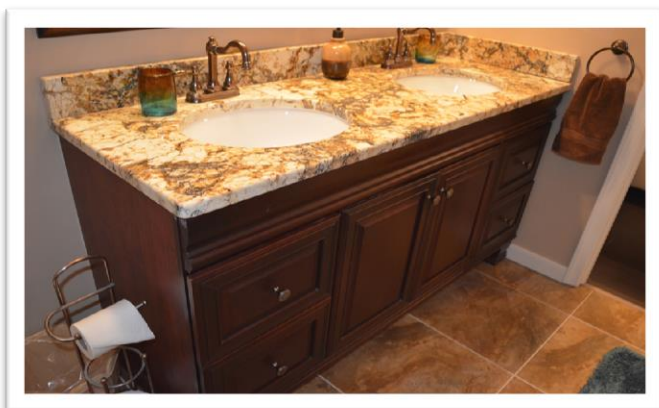

Ranch in Alexandria Station

1206 Ryanwood Court, Midlothian, VA 23113

- ❖ 1,652 Sq. Ft.
- ❖ 0.41 Acres
- ❖ Single Level Home
- ❖ Open Floor Plan
- ❖ 3 Bedrooms
- ❖ 2 Full Baths
- ❖ Garage
- ❖ Family Room
- ❖ Living Room
- ❖ Utility Room
- ❖ Dining Room
- ❖ Gas Stove
- ❖ Solid Surface Counter
- ❖ Electric Cooking
- ❖ Microwave
- ❖ Dishwasher
- ❖ Disposal
- ❖ Washer
- ❖ Dryer
- ❖ Utility Sink
- ❖ Back Deck
- ❖ Front Porch
- ❖ Fenced Back Yard
- ❖ Detached Shed
- ❖ Beautiful Landscaping
- ❖ Lighted Ceiling Fans
- ❖ Walk-In Closet
- ❖ Master Suite
- ❖ Double Granite Vanity
- ❖ Tile Floors
- ❖ Marble Floors
- ❖ Wood Floors
- ❖ Carpet
- ❖ Attic Storage