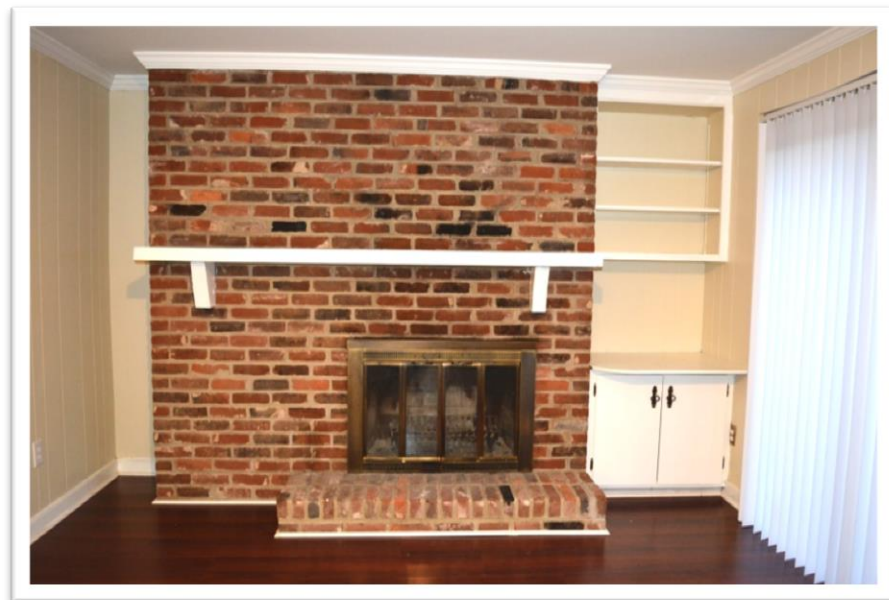

Newberry Towne

3015 Waddington Drive, Chesterfield, VA 23224

- ❖ 2,268 Sq. Ft.
- ❖ 756 Sq. Ft. Basement
- ❖ 0.05 Acres
- ❖ 3 Level Home
- ❖ 3 Bedrooms
- ❖ 1 Full Baths
- ❖ 2 Half Baths
- ❖ Family Room
- ❖ Dining Room
- ❖ Utility Room
- ❖ Gas Furnace
- ❖ Gas Hot Water Heater
- ❖ Washer & Dryer Connections
- ❖ Wood Burning Fireplace
- ❖ Gas Range
- ❖ Dishwasher
- ❖ Disposal
- ❖ Refrigerator
- ❖ Double Stainless Sink
- ❖ Wood Cabinets
- ❖ Fenced Back Area
- ❖ Blinds
- ❖ Assigned Parking
- ❖ HOA \$160.00 per Month